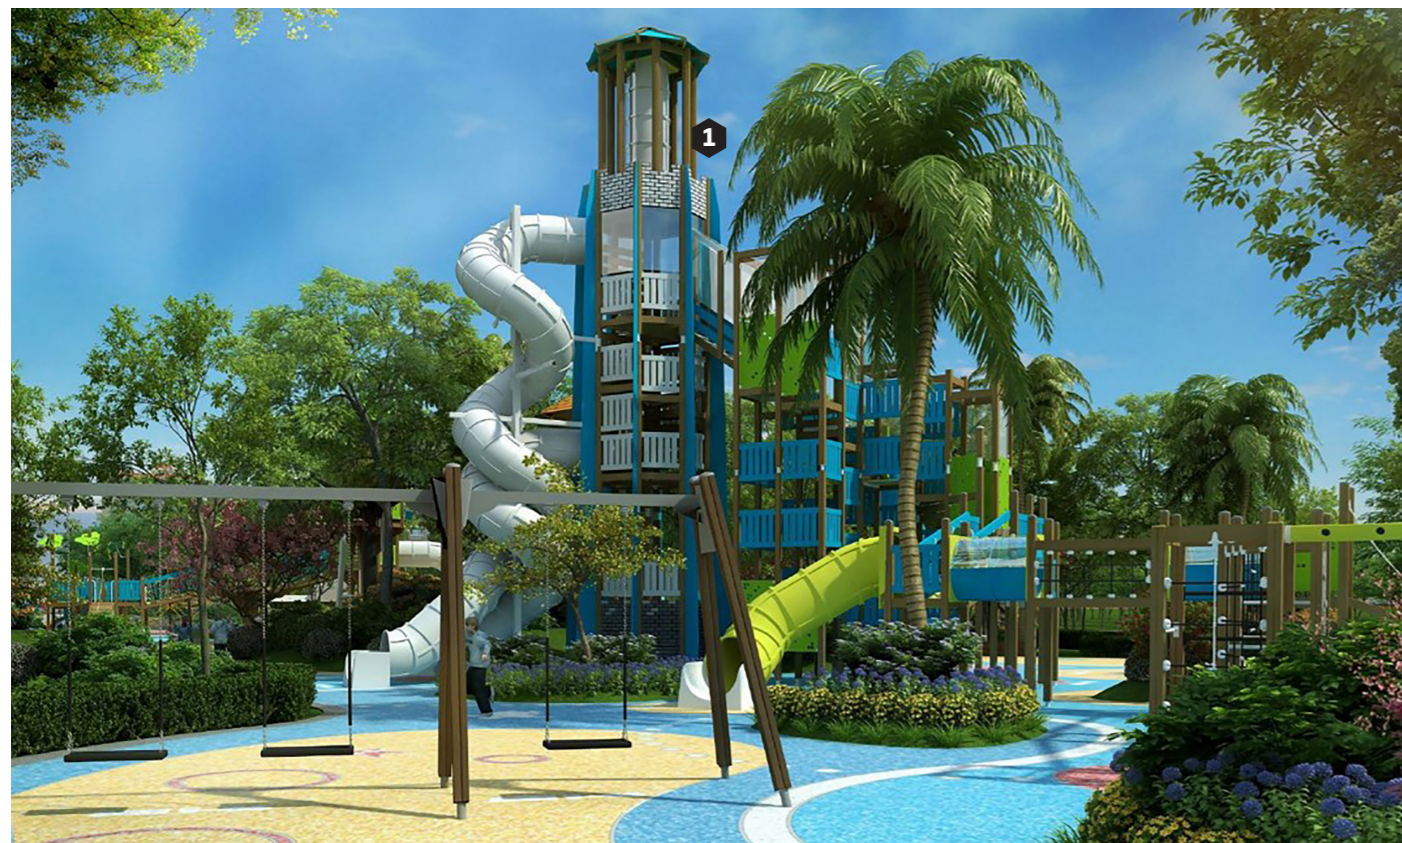

LAPPSET®

**Rethink the
playground**

Playful architecture

Is it a diving whale or a creature from outer space? Either way it caught your eye, didn't it? Lappset Premium is the way to go when our ready-made solutions do not fit your plan and you want something completely different and unique. Our design team can help you to create modern and memorable customized playgrounds which add character to the neighborhood and provide a place for play and socializing.

Lappset Premium combines architectural elements, art and intriguing structures into striking landmarks and memorable playground experiences. Their interactive and unique elements set your imagination free and challenge our perceptions of playgrounds.

We are experts in wooden playground solutions

Wood is an excellent and versatile material when creating unique playgrounds. It brings warmth and natural beauty to the parks that will last for years. Wood is used in many of our unique, tailor-made projects, here just a few examples!

1 ADVENTURE FOREST

2 FINNO SKYLINE TOWN

3 ZSAR SHIP AND LIGHTHOUSE

We'll design a playground of your dreams!

Lappset is one of the world's leading manufacturer of playground and outdoor exercise equipment. For nearly 50 years we have been creating play and sports facilities around the world and acting as a global trendsetter on the field.