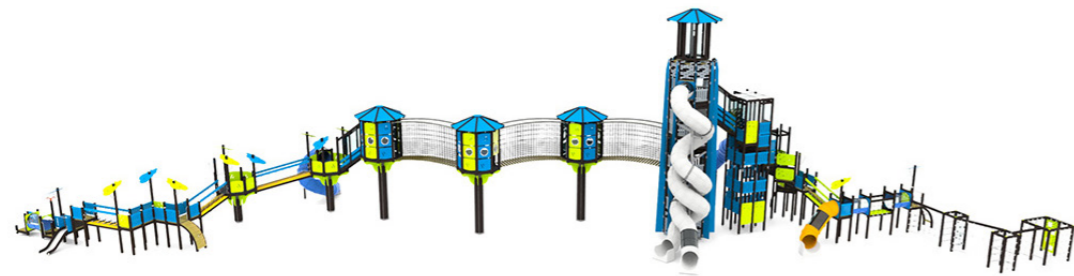

We are experts in wooden playground solutions

Wood is an excellent and versatile material when creating unique playgrounds. It brings warmth and natural beauty to the parks that will last for years. Wood is used in many of our unique, tailor-made projects, here just a few examples!