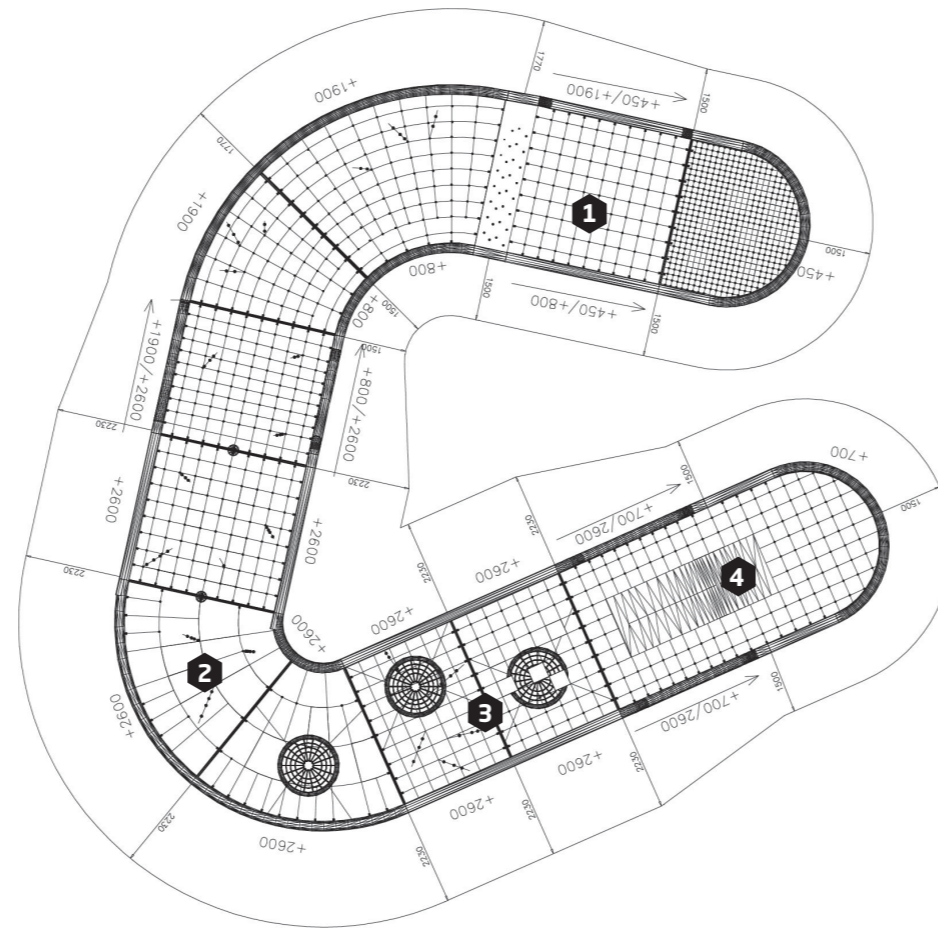

Main material: Wood
Impact area: 466 m²
Age: +2
67 users
L: 15 600
W: 16 400
H: 5 800
Max. fall height: 2570

Marine Monster

We let our imagination run wild while designing. This sculptural playground is a cityscape of the future made for all senses. It is a stunning landmark which includes many activities and triggers the imagination of both children and adults.

4 SLIDING
Two steel tube slides offer fun times for everyone.

Main material: Metal
Impact area: 98,35 m²
Age: +2
67 users
L: 16 600
W: 12 010
H: 13 740
Max. fall height: 1500 cm

Ode to climbing

This special designed playground equipment is shaped like the letter C and it's 2,5 meters high and 30 meters long. Climbing on the huge steel net frame is fun and spider swings and balancing elements give more play value to this unique activity equipment.

1 CLIMBING
Climbing around the equipment develops motor skills.

2 BALANCING
Balancing on top of the net is fun!

3 RELAXING
Relax with your friends.

4 SLIDING
Slide down using the sliding platform.

Main material: Metal
Impact area: 294,2 m²
Age: 3+
56 users
L: 18 200
W: 14 890
H: 2 600
Max. fall height: 2 600