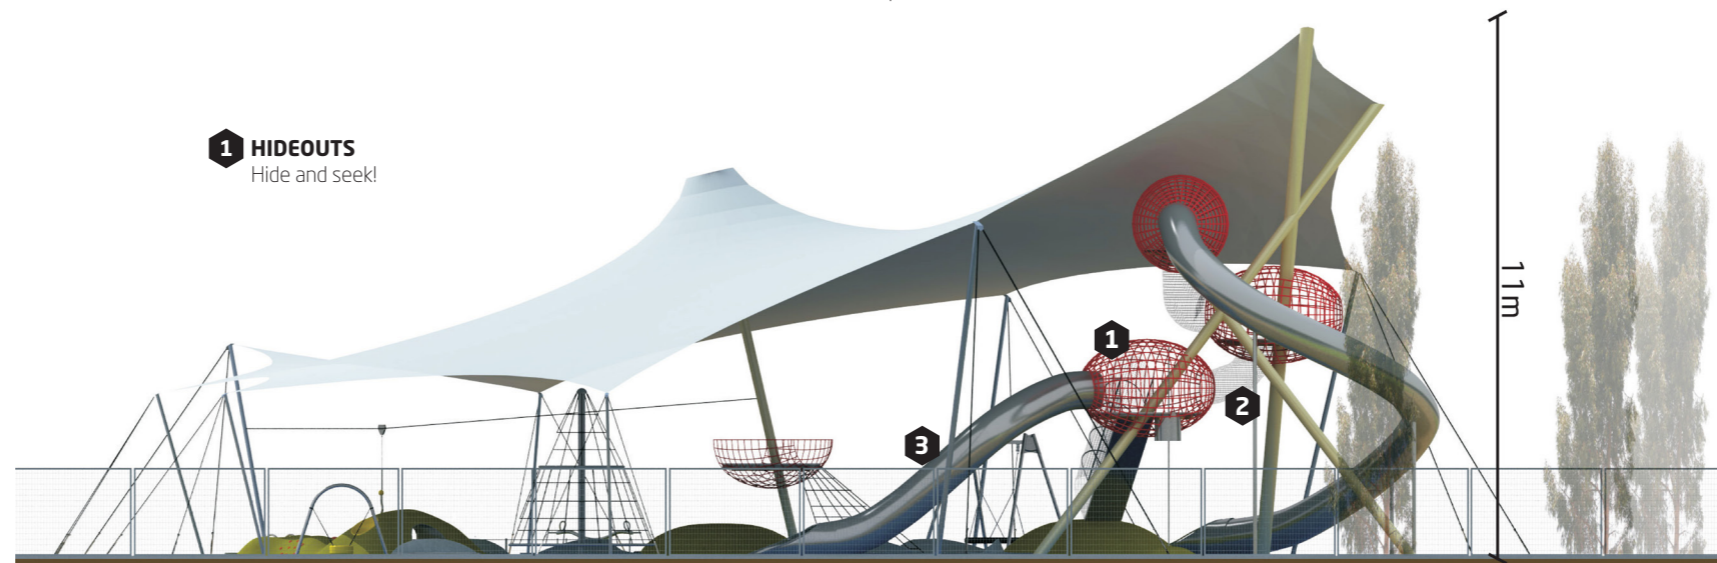

Olives

Olives playground equipment combines funny shapes, lofty height and exciting climbing tracks which go through netframe tunnels from one olive to another. The route back to the ground goes quickly via fun tube slides. This architectural and adventurous play structure provides a dream climbing place which develops children's physical strength and coordination. Who will reach the highest olive first?

Olives playground is available in two sizes: M and L.

3 SLIDING
Two steel tube slides.

2 CLIMBING
Climb up, slide down.

1 HIDEOUTS
Hide and seek!