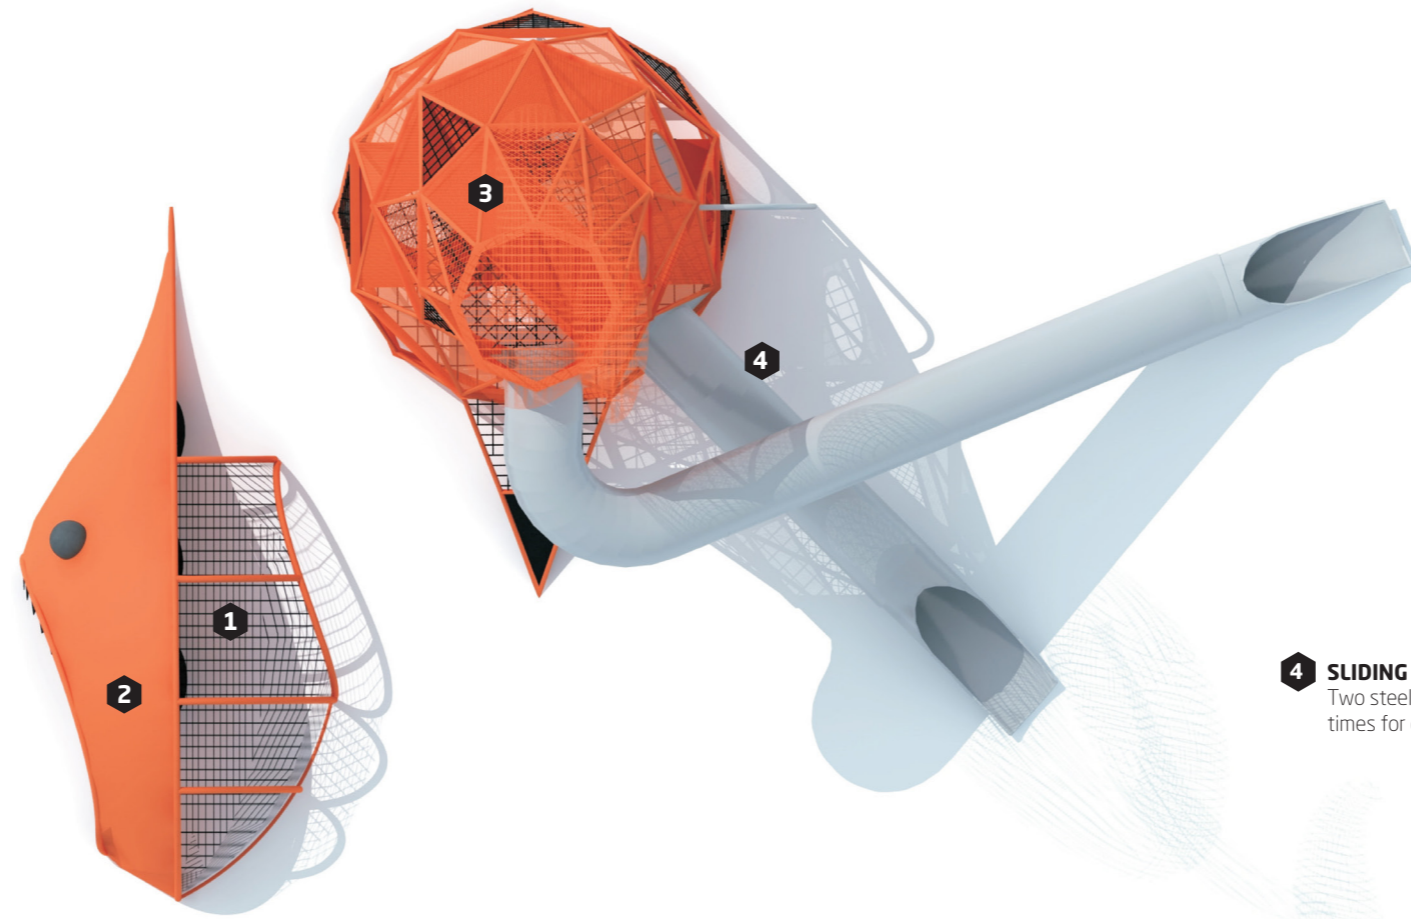

Marine Monster

We let our imagination run wild while designing. This sculptural playground is a cityscape of the future made for all senses. It is a stunning landmark which includes many activities and triggers the imagination of both children and adults.

Remember, there is no rule that grown-ups shouldn't get off the bench and go play with the children!